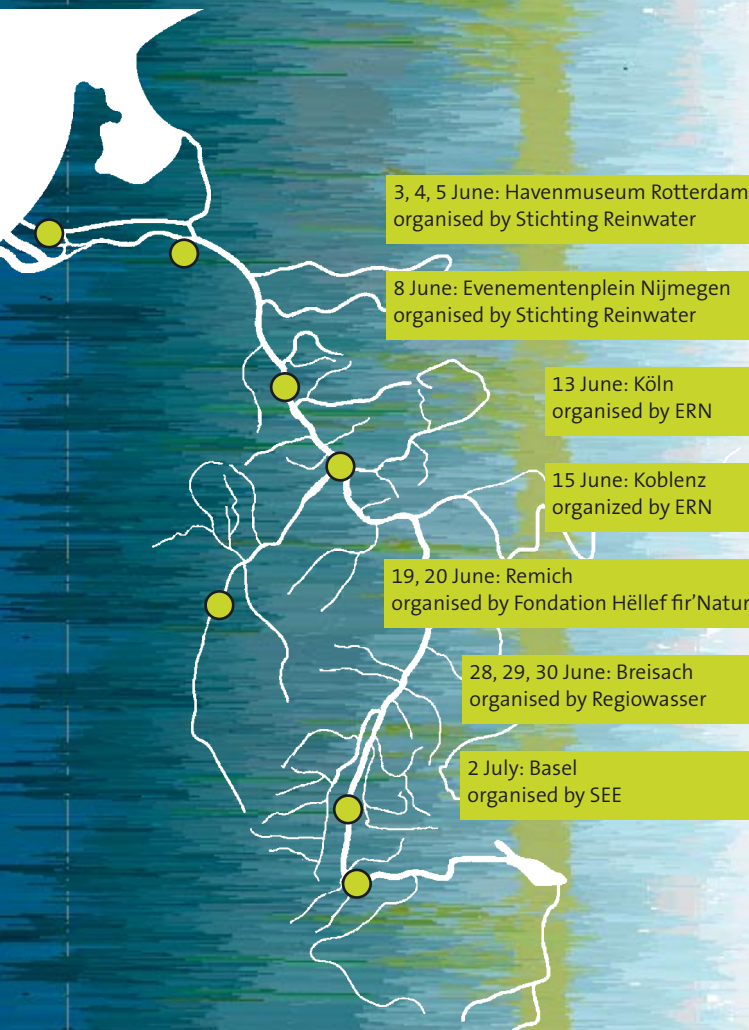

**RIVIERES D'IMAGES ET FLEUVES
DE MOTS LE LONG DU RHIN**

**RIVIEREN VAN BEELDEN, STROMEN
VAN WOORDEN LANGS DE RIJN**

**FLÜSSE VON BILDERN UND STRÖME
VON WÖRTERN ENTLANG DES RHEINS**

Exhibition of children's paintings of the Rhine basin along the river.
June 2005

Réseau Rhénan

POUR UNE GESTION PARTICIPATIVE DU RHIN

TRAVEL AND STOPS OF THE BOAT PRESENTING THE RHINE EXHIBITION

If you want to see the paintings of the Rhine,
please choose the closest stop of the boat

3, 4, 5 June: Havenmuseum Rotterdam
organised by Stichting Reinwater

8 June: Evenementenplein Nijmegen
organised by Stichting Reinwater

13 June: Köln
organised by ERN

15 June: Koblenz
organised by ERN

19, 20 June: Remich
organised by Fondation Hëllef fir'Natur

28, 29, 30 June: Breisach
organised by Regiowasser

2 July: Basel
organised by SEE

Main Organiser:
European Rivers Network
Tel: 0033 47 10 55 788

France & Switzerland:
Solidarité Eau Europe
Tel: 0033 388 84 93 14